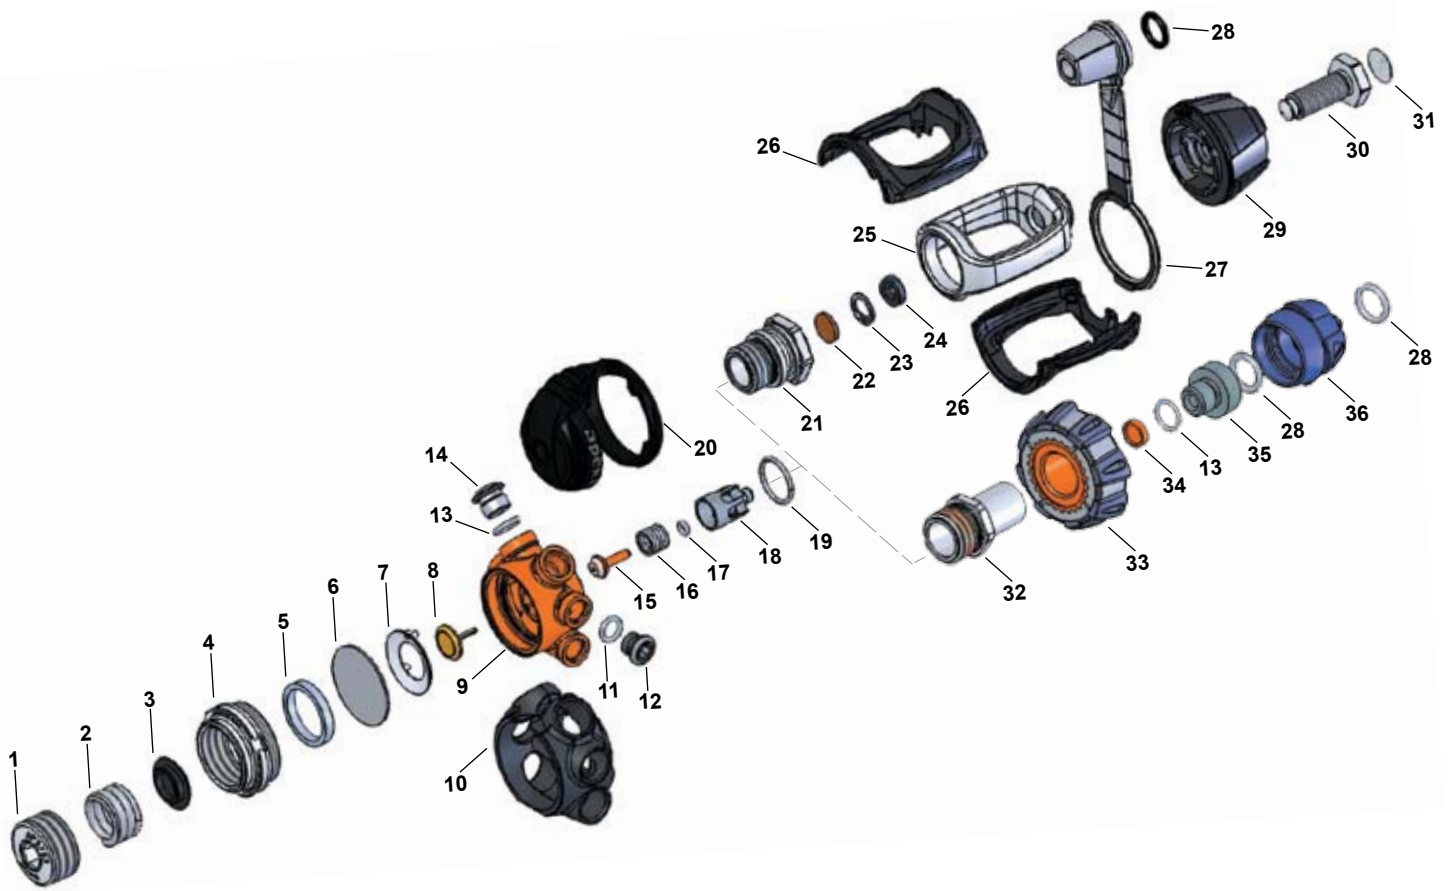

Flight

Key #	Part #	Description	Key #	Part #	Description
----	AP0810	Flight, First Stage only, w/Yoke, Pewter	13	AP1445P	O-ring (10 pk)
----	AP08101	Flight, First Stage only, DIN, Pewter	14	AP1413	Blanking Plug, 7/16" HP Port
----	AP0810G	Flight, First Stage only, w/Yoke, Green	15	AP5759	HP Valve
----	AP08101G	Flight, First Stage only, DIN, Green	16	AP1415	Spring
----	AP0810P	Flight, First Stage only, w/Yoke, Pink	17	AP1299P	O-ring (10 pk)
----	AP08101P	Flight, First Stage only, DIN, Pink	18	AP5760	Balance Chamber
-----	AP0250	Service Kit, Flight First Stage	19	AP1298P	O-ring (10 pk)
----	AP0371	DIN Connector	20	AP5750	Hood
1	AP5753	Spring Adjuster	21	AP5765	Yoke Connector
2	AP5754	MP Spring	22	AP5769	Filter, Yoke
3	AP5755	Spring Carrier	23	AP5768	Circlip
4	AP5752	Diaphragm Clamp, Composite	24	AP5695	Plastic Clip
5	AP5719	Rubber Ring	25	AP5766	Yoke Clamp
6	AP5756	Diaphragm	26	AP5767	Yoke Cover
7	AP5757	Splitter	27	AP5714	Dust Cap
8	AP5717	Valve Lifter	28	AP1166P	O-ring (10 pk)
9	AP5758	Body	29	AP5716	Yoke Knob
10	AP5751	Jacket, Pewter	30	AP5713	Handwheel Hex Axle
----	AP5751G	Jacket, Green	31	AP5770	Decal
----	AP5751P	Jacket, Pink	32	AP5761	DIN Connector
11	AP1409P	O-ring (10 pk)	33	AP6201	DIN Handwheel
12	AP1408	Blanking Plug, 3/8" MP Port	34	AP5763	Filter, DIN
			35	AP5764	DIN Bolt
			36	AP6202	Dust Cap

Part numbers in **BOLD ITALICS** indicate standard overhaul replacement part.